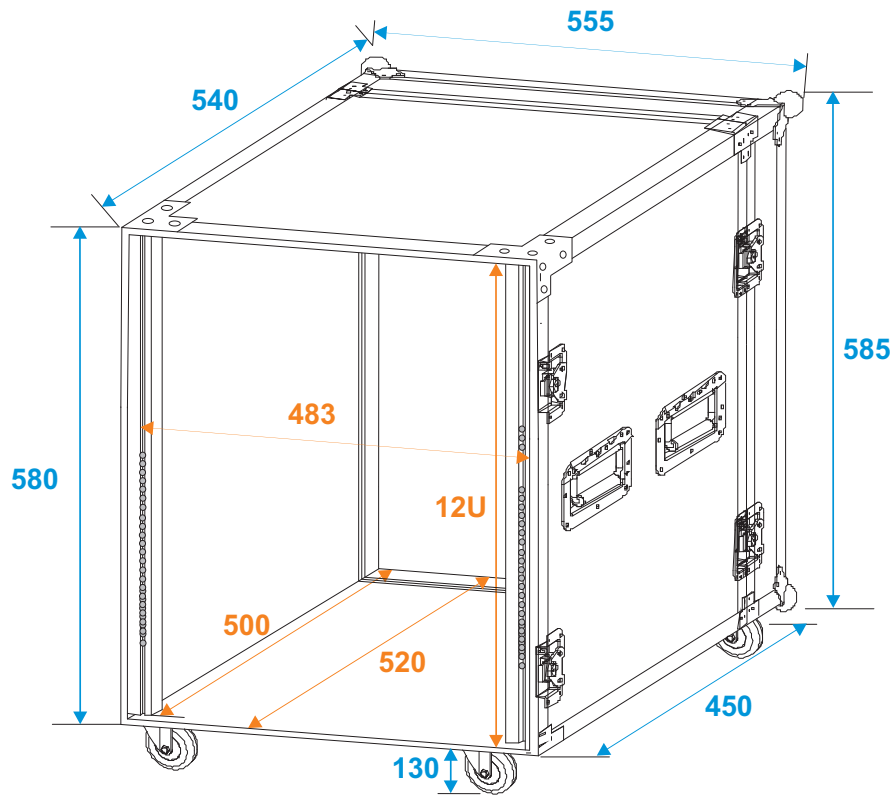

Flightcase

30109122 Rack Profi 12HE 45cm with wheels

*all dimensions in millimeters