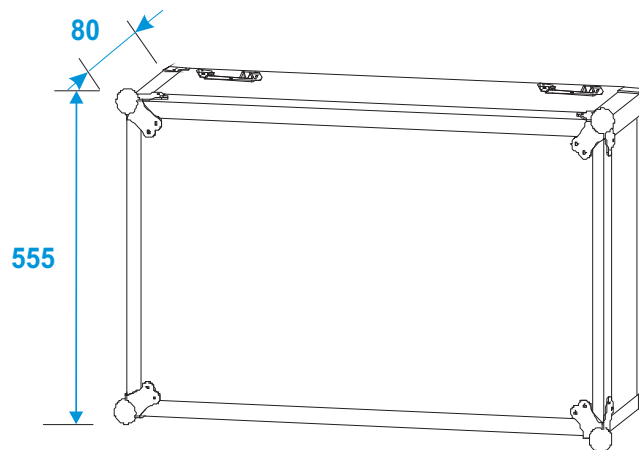

Flightcase

30109122 Rack Profi 12HE 45cm with wheels

*all dimensions in millimeters