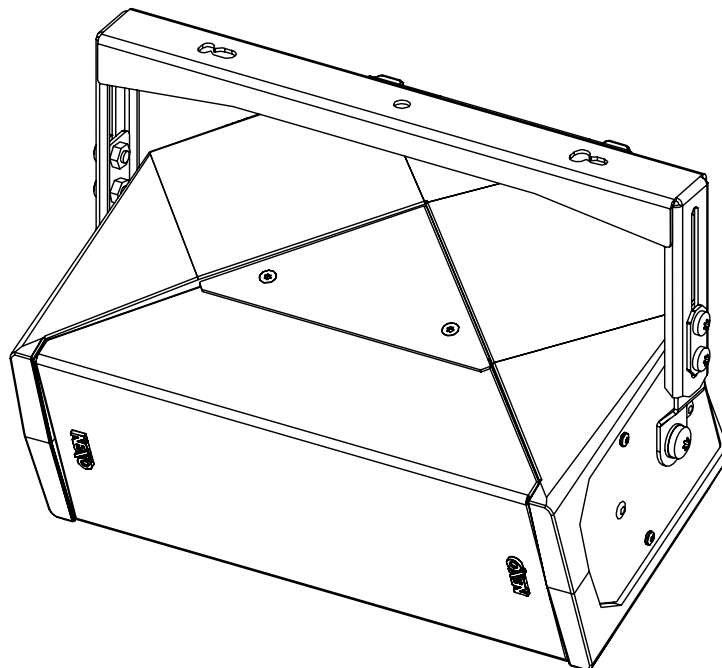

Fixed Bracket ID24

(only used with ID24-I with the last 6 digits of the serial number $\geq 200\ 000$)

Contents:

<p>X1</p> 	<p>X2 VXTCBX812N (M8x12)</p> 	<p>X2 VRA8N (M8)</p> 
---	--	--

Weight: 0.6 kg / 1.32 lb