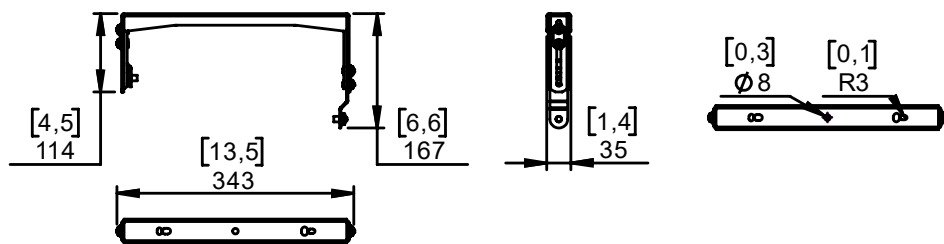

Fixed Bracket ID24

(only used with ID24-I with the last 6 digits of the serial number $\geq 200\ 000$)

Contents:

<p>X1</p> 	<p>X2 VXTCBX812N (M8x12)</p> 	<p>X2 VRA8N (M8)</p> 
---	--	--

Weight: 0.6 kg / 1.32 lb

nexo-sa.com
ZA du Pre de la Dame Jeanne
60128 PLAILLY - France

- Read this document before using.
- Keep this document.
- Observe all warnings and cautions.

Dimensions:

Implementation:

Use:

- NEXO cannot accept responsibility for accidents caused by any factor other than defects in this product itself.
- Please check the web site nexo-sa.com for the latest update.