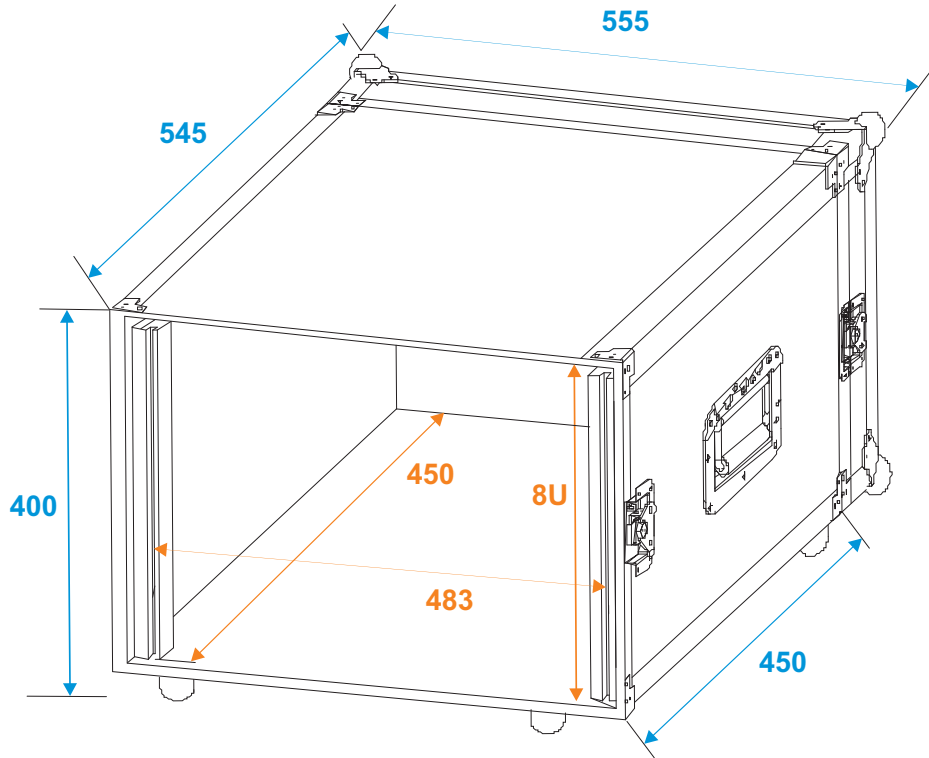

# Flightcase

**30109110** Rack Profi 8HE 45cm

\*all dimensions in millimeters