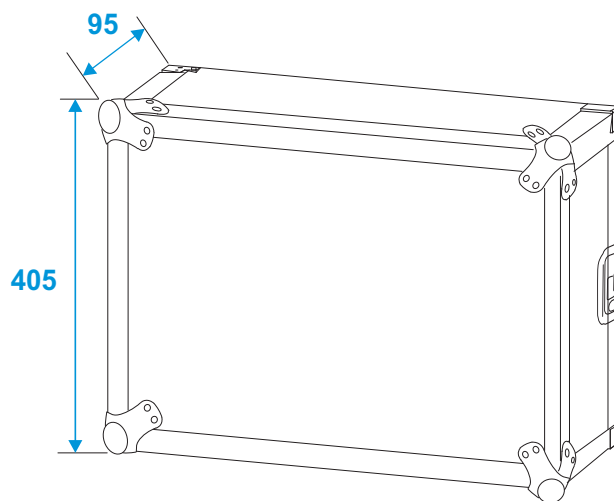

# Flightcase

**30109110** Rack Profi 8HE 45cm

\*all dimensions in millimeters