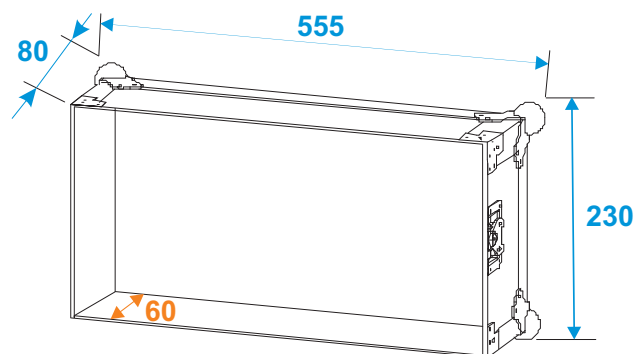

# Flightcase

**30109100** Rack Profi 4HE 45cm

\*all dimensions in millimeters