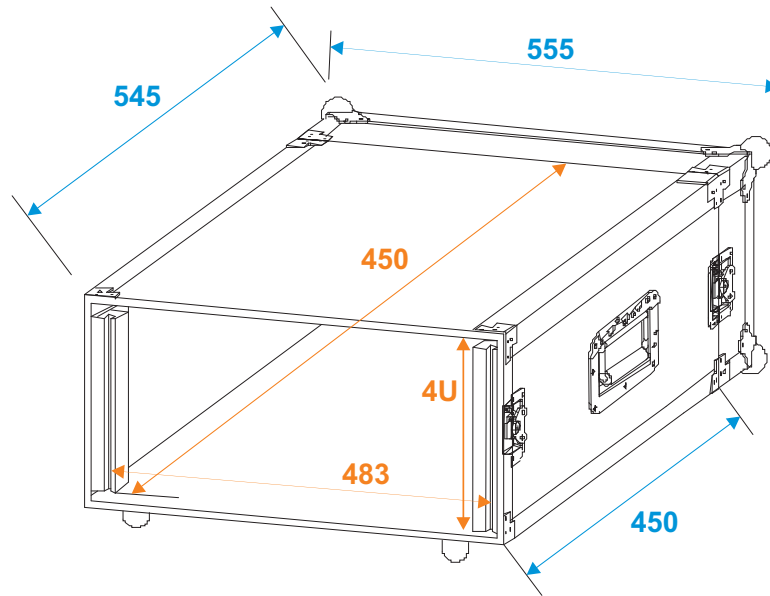

# Flightcase

**30109100** Rack Profi 4HE 45cm

\*all dimensions in millimeters